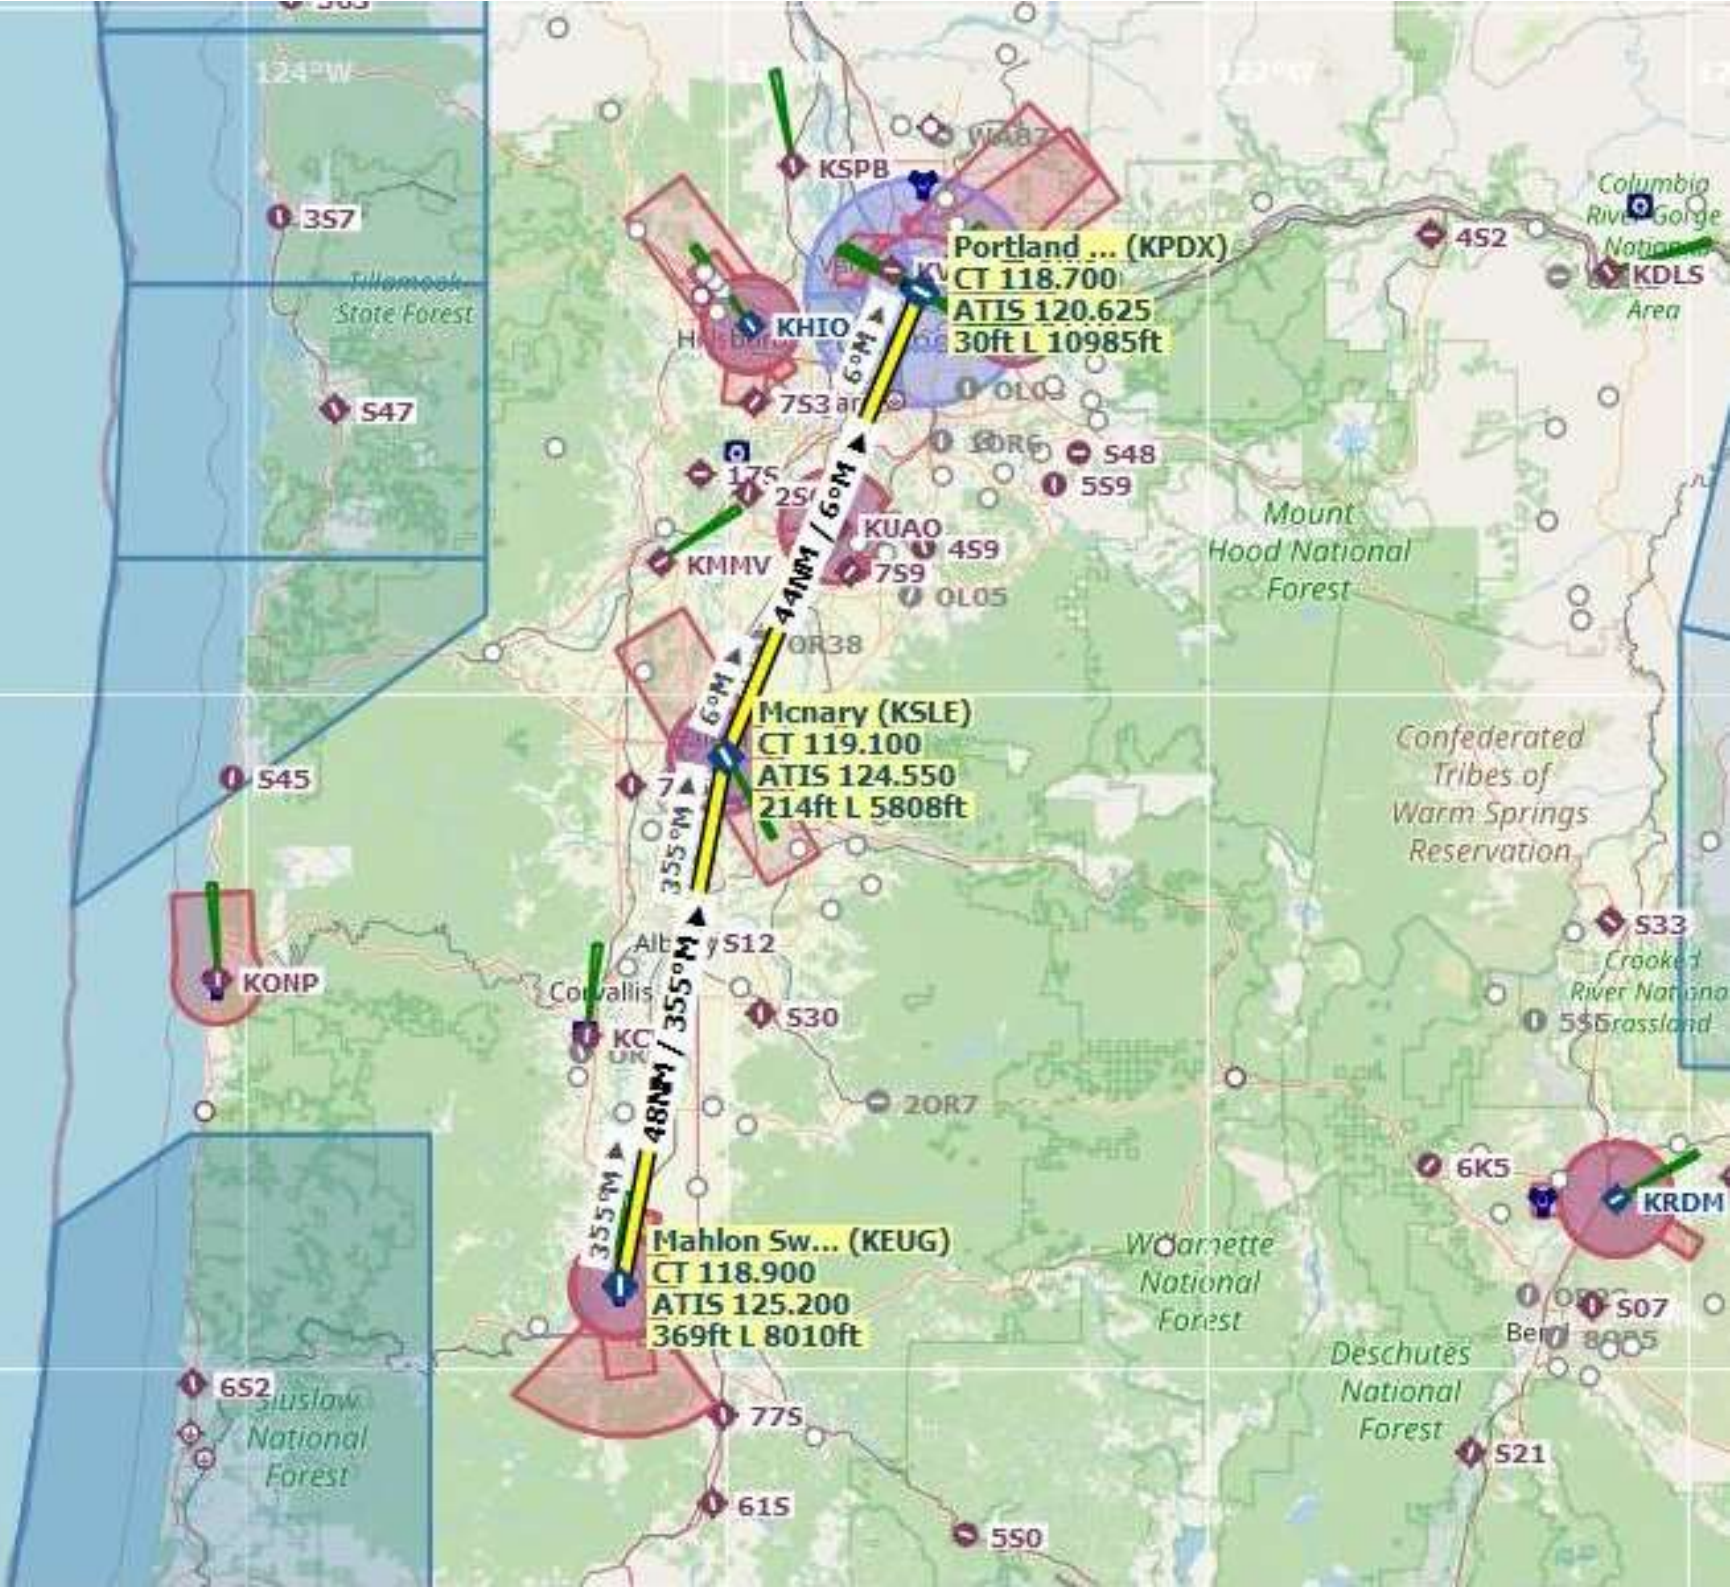

125°W

124°W

123°W

357

547

545

KONP

652

KSPB

KHIO

KMMV

KUAO

KCON

KJZZ

KDLS

OL03

530

20R7

775

615

550

452

S48

559

Deschutes National Forest

521

Tillamook State Forest

Columbia River Gorge National Area

Siuslaw National Forest

Warren National Forest